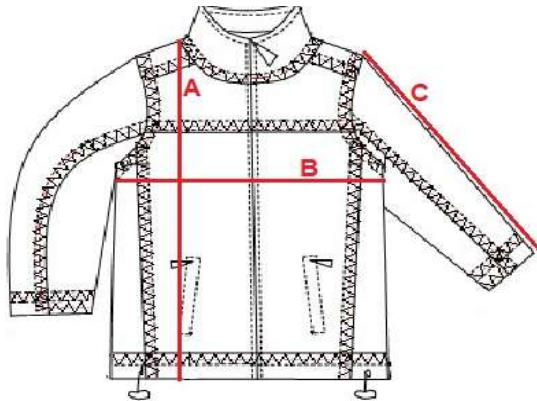

0108

Men's fleece sweatshirt

cm	M	L	XL	XXL
A	70	73	76	79
B	57	60	65	66
C	65	67	69	70

Orientation sizes of the product.